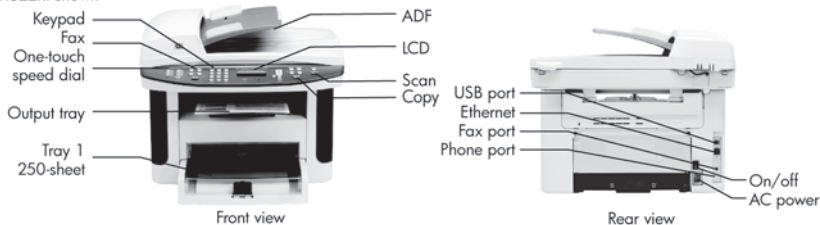

HP LaserJet M1522 MFP series

M1522nf shown

Supplies and accessories

For complete supplies information please visit www.hp.com/supplies.

Print cartridges

- HP LaserJet CB436A Black Print Cartridge CB436A
- HP LaserJet CB436A Dual Pack Black Print Cartridge CB436AD

Media

- HP Multipurpose Paper: 8.5 x 14 in; 20 lb; 500 sheets HPM1420

- HP Multipurpose Paper: 8.5 x 11 in; 20 lb; 5,000 sheets (10 reams) HPM1120C

Cables

- USB Cable, A-B, 2-Meter C6518A
- USB Cable, A-B, 3-Meter C6520A

Other

- HP Kensington Security Lock PC766A
- HP Universal Print Driver for Windows 5.0 J7980A/J7981A
- HP ProtectTools (version 4.0) FH974AA

Additional information

Sales

- www.hp.com/go
- Data Sheet 4AA1-6966ENUC

Technical Support

- www.hp.com/support

Services

- <http://www.hp.com/go/services>

Third-party solutions

- www.hpgsc.com

Reseller

- <http://hp.com/partners/us>

Supplies and accessories

- www.hp.com